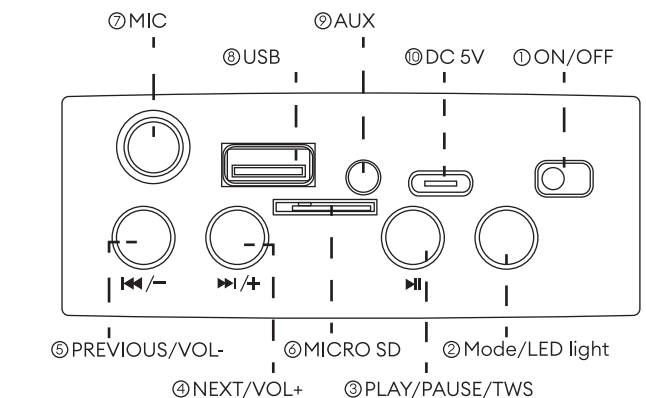

QUICK START GUIDE

Sonic Z4

PORTABLE WIRELESS SPEAKER

ZIZO BUILT FOR ADVENTURE

PACKAGE CONTENTS

IN THE BOX

- 1 x ZIZO Sonic Z4 Speaker
- 1 x USB Charging Cable
- 1 x ZIZO Audio Cable 3.5mm
- 1 x Microphone
- 1 x Remote Controller
- 1 x Quick Start Guide

LAYOUT

GETTING STARTED

ON/OFF/PLAY/PAUSE/TWS

Turn the ① key to ON to turn on the machine/turn the ① key to OFF to turn off the machine.
Short press the ③ key to play music. Short press the ③ key again to pause the music.

PREVIOUS/NEXT:

Short press the ⑤ key to decrease the volume, long press the ⑤ key to play the previous song.
Short press the ④ key to increase the volume, long press the ④ key to play the next song.

MODE SWITCHING/LIGHT SWITCHING

Short press the ② key to cycle through Bluetooth®, USB, Micro SD Card, AUX Line, and FM function.
Long press the ② key to turn on/off the light.

FM FUNCTION:

Press the ② key to switch to FM mode.
Press and hold the ③ key for 2 seconds to enter automatic FM channel searching.
Press the ② key again to exit FM mode. Long Press the ⑤ key to play the previous radio station, Long press the ④ key to play the next radio station. Automatically stores the latest radio station.

ADDITIONAL FEATURES

TWS INTERCONNECTION FUNCTION:

Turn on two speakers of the same model (Sonic Z4), press and hold the keyboard ③ key for Two seconds to prompt for sound, and then connect the two speakers. Put the speakers together and turn on wireless mode on your device (phone) to find that the forum you want to publish is a device. After connecting the two speakers, you can hear. Two speakers simultaneously play your music.

Bluetooth® Wireless V5.0

Microphone Included

AUX In

Plug and Play USB

Color Changing LED Lights

FM Radio

Micro SD Card Playback

Smart Device Compatible

Built-In Handle

Rechargeable Battery

1 Year Warranty

For more information about warranty terms & conditions please visit zizowireless.com/warranty.

TECHNICAL SPECIFICATIONS

SPECIFICATIONS

Model: Sonic Z4

Bluetooth® Wireless V5.0

Speaker Size: 4 in

Battery Capacity: 3000 mAh

Music Playing Time: Up to 3 hrs

Transmission Distance: Up to 35 ft

Output Power: 30W

Dimensions: 6.49 x 9.84 x 13.5 in

Signal to Noise Ratio: ≥ 80dB

Weight: 4.1lbs

WARRANTY INFORMATION

At ZIZO, we are 100% committed to your satisfaction. We stand behind our products and offer a 1 year manufacturer warranty against defects in materials or workmanship of your new ZIZO speakers.

Should you find your item to be defective, simply visit zizowireless.com/warranty to submit a brief Warranty Service Request form. Warranty applies to products purchased from ZIZO Authorized resellers. International product registration is not available at this time. U.S. Customers Only.

CONTACT US

ZIZO CUSTOMER SERVICE

EMAIL

info@zizowireless.com

TELEPHONE

+1 (909) 444-7992 (English)

WEBSITE

zizowireless.com/support

@ZIZOWIRELESS

ZIZOWIRELESS.COM

JOIN THE ADVENTURE

ZIZOWIRELESS.COM

@ZIZOWIRELESS